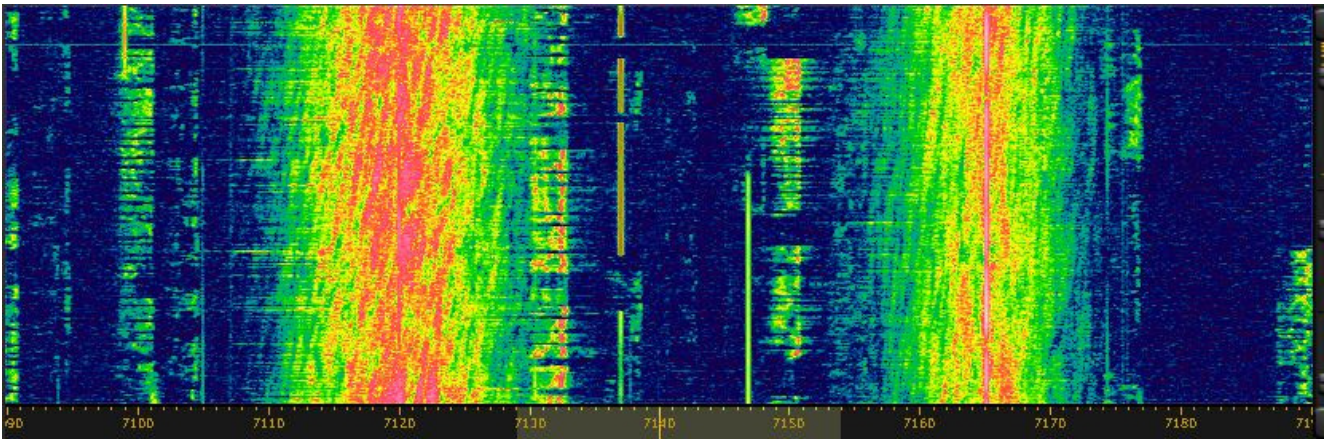

DARC MONITORING SYSTEM Intruder Watch and Spectrum Control

- Coordinator Ulrich Bihlmayer DJ9KR / DL0IW, Eichhaldenstr. 35, 72074 Tübingen, Germany -
e-mail bandwacht@darc.de

BC Stations still transmitting in the 40-m-Band, Range 7000 – 7200 kHz

QRG (kHz)	Name of Broadcast Station, Transmitting Times in UTC, ITU-Country
7105	Radio China, 2200-2300, CHN - serving as a jammer against Sound of Hope, TWN
7105	Sound of Hope, 2200 - 2300, TWN
7110 - 7195	Voice of the Broad Masses of Eritrea (VOBME), ERI *)
7110 v	*) White Noise Jammers from Ethiopia on 7110, 7120, 7165, 7175, 7180, 7185 and 7200 on VOBME
7175	Voice of the Broad Masses of Eritrea, loudest Signal, main QRG?, ERI *)
7189,7	SLBC Colombo, Program: Hindi 0030 – 0300, Telugu 0830 – 0930, Tamil 1030 - 1230, Sri Lanka, heard with S9-signal at DJ9KR, CLN
7200	Voice of the Broad Masses of Eritrea (VOBME), ERI *)
7200	Radio Omdurman, Program: Arabic H24, big carrier, weak audio, SDN
7200	Voice of Justice / Islamic Republic of Iran Broadcasting (IRIB), IRN Program: 0330 – 0430: English, 2100 – 2200: Japanese First heard 30 October 2011 (period B11) –

QSL-Card of National Radio of Afghanistan

**2 White Noise Jammers of the Ethiopian Govt. to jam on 7120 und 7165 kHz
Voice of the Broad Masses**

Screenshot: Wolf DK2OM with Perseus

- 7200 **National Radio of Afghanistan**, heard 1520 – 1630 s/off. “6100 kHz” is announced but not used, signal strength S9+10dB with a Dipole at DJ9KR,
Program: 1515-1530: Pashto, 1530-1600: English, 1600-1630: Urdu, AFG
- 7200 **External Service of Ethiopia**, heard 20 and 21 January 2012, 1630 – 1700/ English px, /1700 s/on French px, S9+15dB, good clear signal, ETH