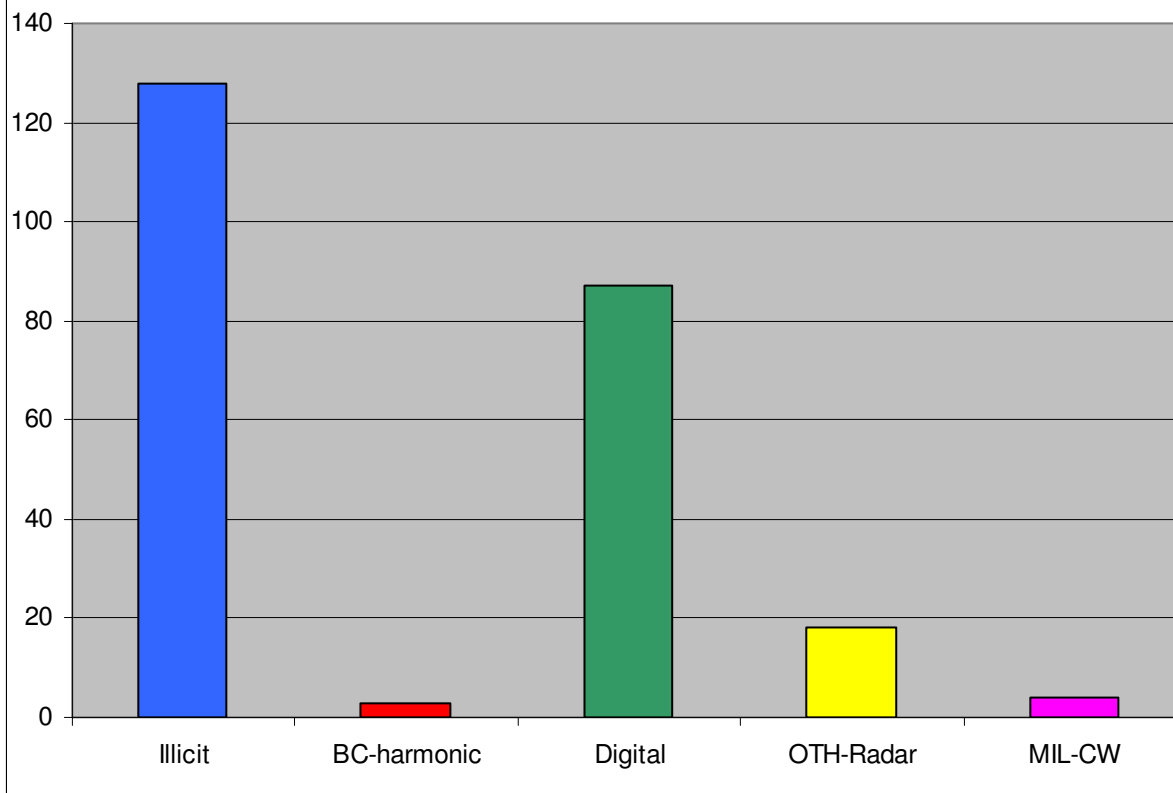

Intruder Jan. – Dec. 2010 In Region 1 – Europe – Graphics by DJ9KR

All Stations 20 m displayed January - December 2010

- 240 reports = 100 %

- Report by DARC-MS DK2OM + DJ9KR + DF5SX -

Illicit Stations displayed by Band - December 2010

Reports = 100 %

Report by DARC-MS