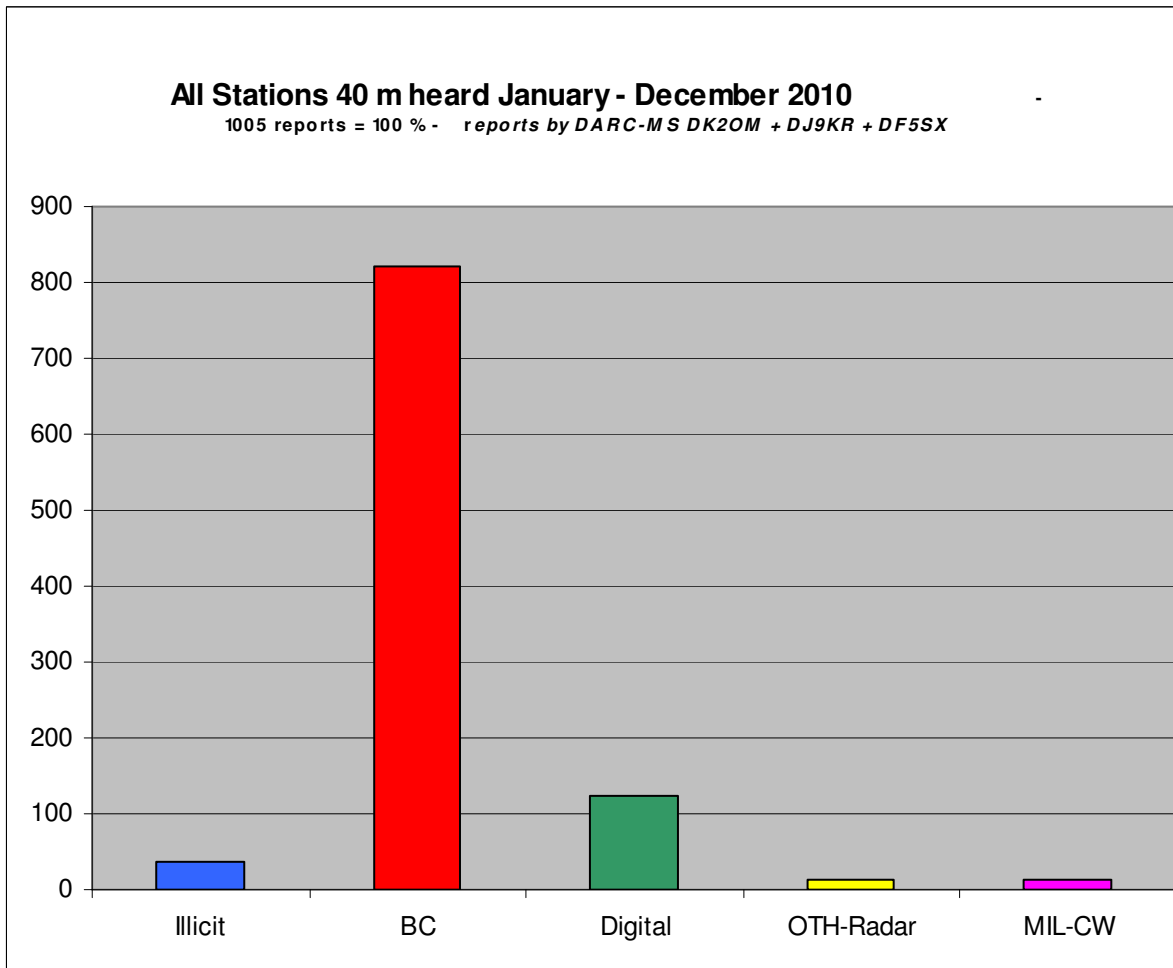

Intruder Jan. – Dec. 2010 In Region 1 – Europe – Graphics by DJ9KR

All Stations 20 m displayed January - December 2010

- 240 reports = 100 %

- Report by DARC-MS DK2OM + DJ9KR + DF5SX -

Illicit Stations displayed by Band - December 2010