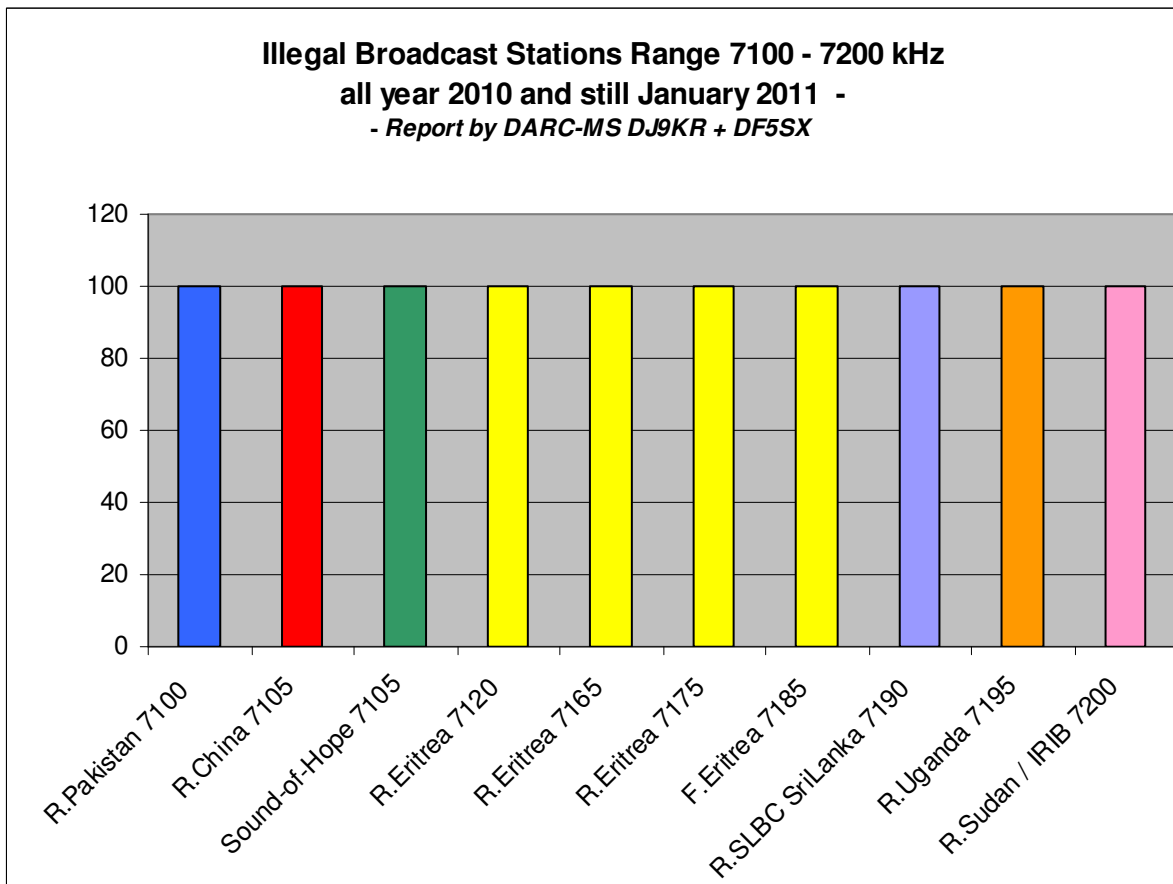

Intruder Jan. – Dec. 2010 In Region 1 – Europe – Graphics by DJ9KR

All Stations 20 m displayed January - December 2010

- 240 reports = 100 %

- Report by DARC-MS DK2OM + DJ9KR + DF5SX -

Illicit Stations displayed by Band - December 2010