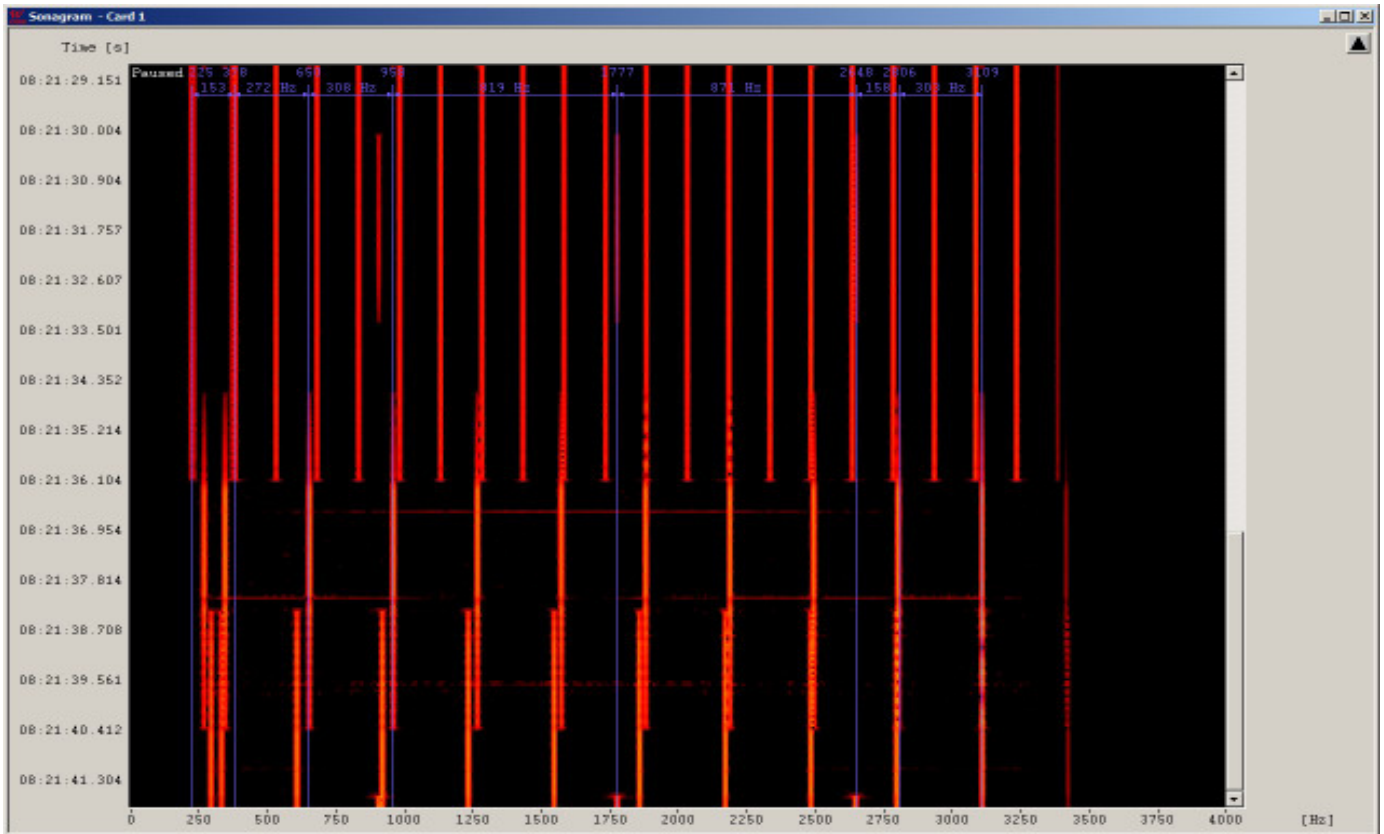

Iran radar on 28850 kHz center – AM-pulse - 55 kHz wide – on June 9th at 0821 utc
Screenshot: DK2OM with Wavecom W-Code – sonagram showing
different sweeprates – 2 or 3 systems visible at the same time

Russian MIL F1B on 14116.0 kHz
50 Bd - 250 Hz shift -
location Moscow
DF: DK2OM with SDR Kiwi TDoA
direction finder
at 1005 utc on August 10th

<https://sdr.hu/>