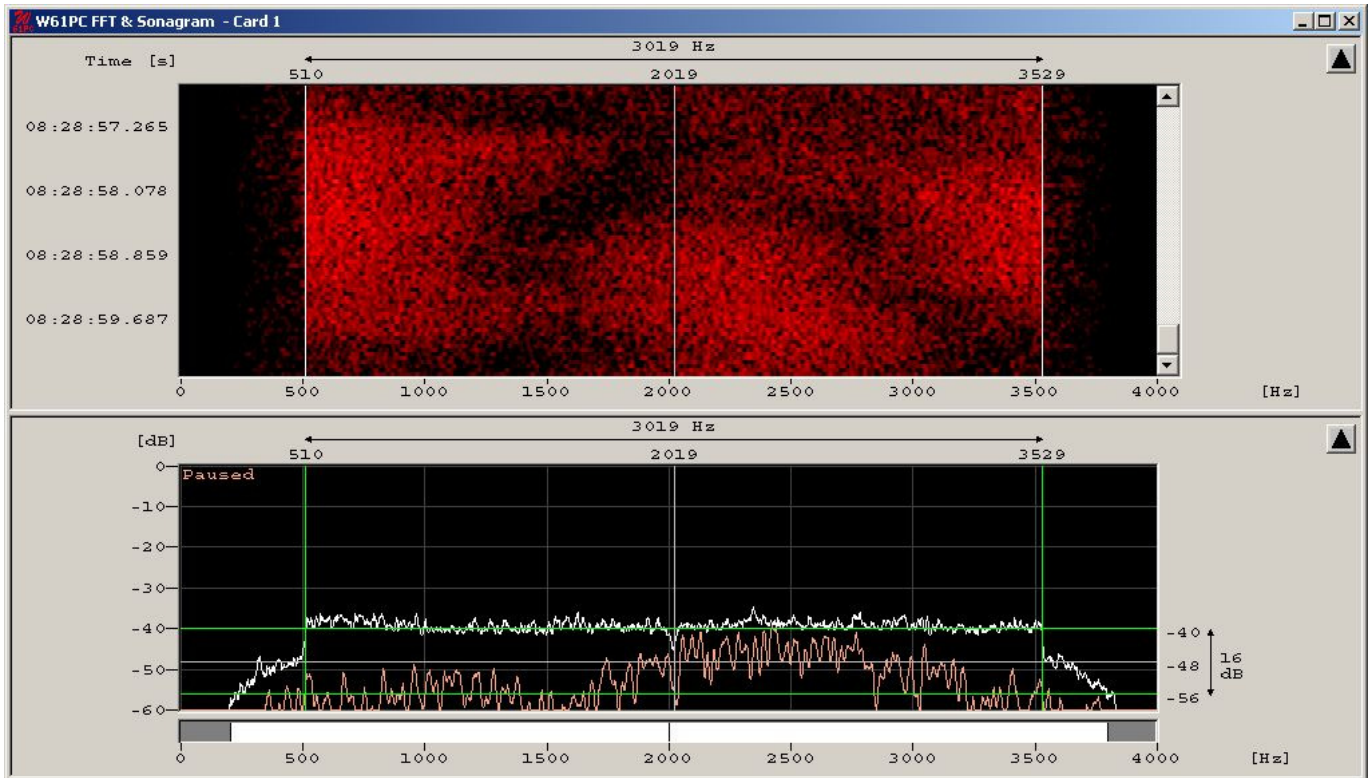

Notice board:

Spanish fishermen are daily abusing 3500, 3510, 3550, 3590, 7000, 14000, 21000, 21222, 21395 kHz in USB, various times. Often using the voice scrambler "CRY 2001".

Turkish OTH Radar Systems are daily interfering 21 MHz (50 pulses/sec). 20 kHz wide. Locations: Istanbul and East-Turkey.

Tamil fishery daily on 14000.4 and 21000.4 in USB, often after 1200 UTC.

28000 – 28305 kHz --- Brazilian CB-like voice traffic in AM (A3E)!

28000 – 29700 kHz --- Many CIS taxis in FM daily, all day!

OFDM 128 tones, daily on 14277 kHz (center) – 21 Bd/tone – 3000 Hz shift – locations: Moscow and Kaliningrad (Russia) - sonagram and spectrogram with Wavecom W61

**PSK8 – 3000 Bd, 3000 Hz shift, daily on 14277 kHz (center)
locations: Moscow and Kaliningrad (Russia)
phase constellation and baudrate analysed by the Wavecom W61 Classifier**

Measurements and screenshots: DK2OM with Wavecom W61, Perseus or Multiptsk