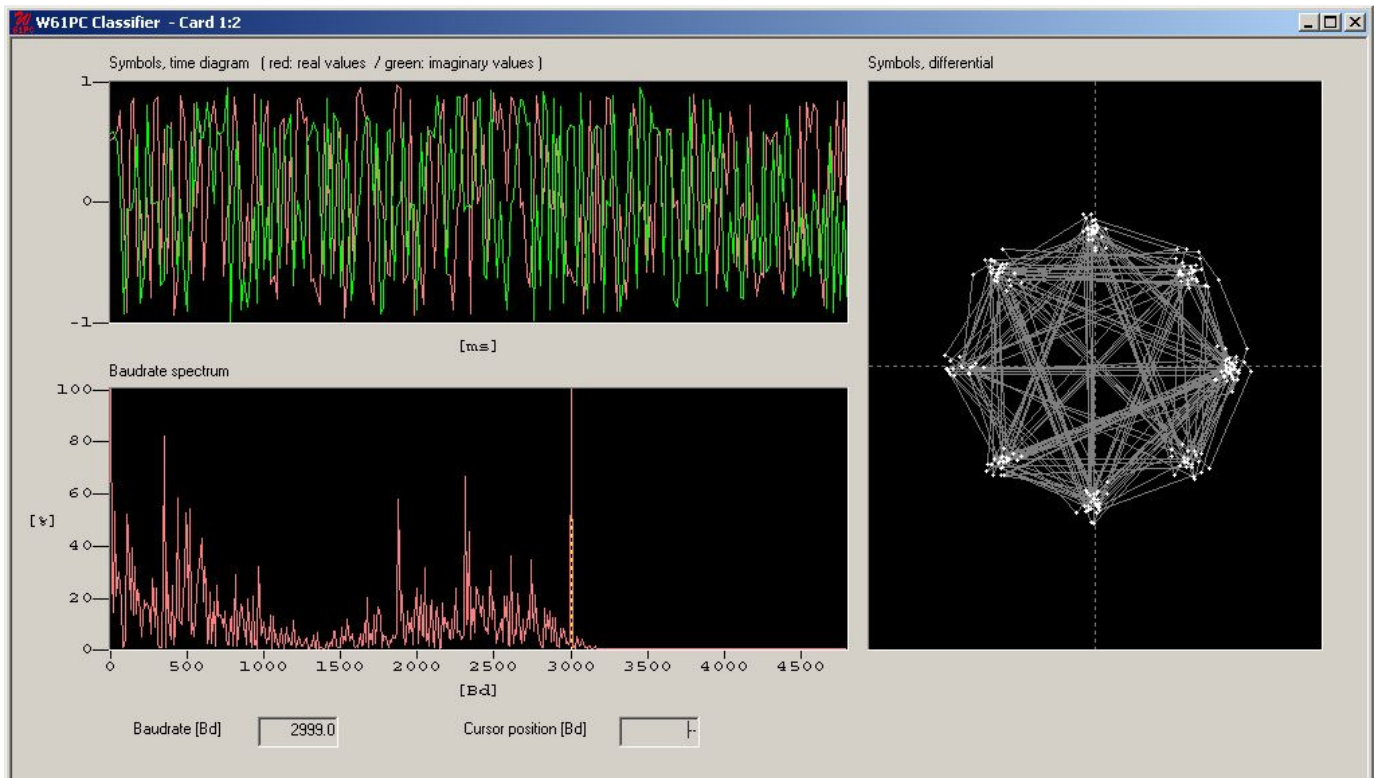

Tamil fishery daily on 14000.4 and 21000.4 in USB, often after 1200 UTC.

28000 – 28305 kHz --- Brazilian CB-like voice traffic in AM (A3E)!

28000 – 29700 kHz --- Many CIS taxis in FM daily, all day!

OFDM 128 tones, daily on 14277 kHz (center) – 21 Bd/tone – 3000 Hz shift – locations: Moscow and Kaliningrad (Russia) - sonagram and spectrogram with Wavecom W61

**PSK8 – 3000 Bd, 3000 Hz shift, daily on 14277 kHz (center)
locations: Moscow and Kaliningrad (Russia)
phase constellation and baudrate analysed by the Wavecom W61 Classifier**

Measurements and screenshots: DK2OM with Wavecom W61, Perseus or Multiptsk