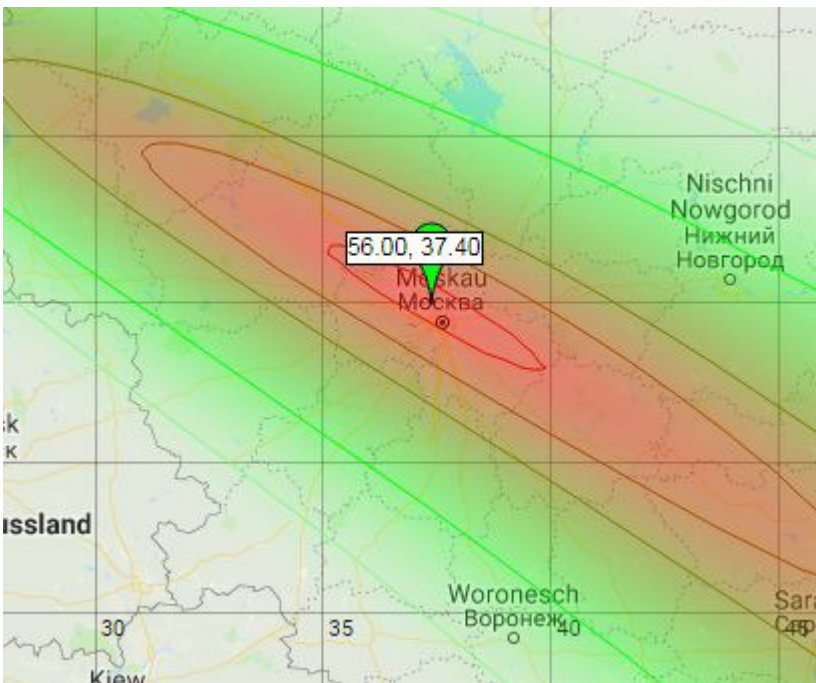

Iran radar on 28850 kHz center – AM-pulse - 55 kHz wide – on June 9th at 0821 utc
Screenshot: DK2OM with Wavecom W-Code – sonagram showing
different sweeprates – 2 or 3 systems visible at the same time

Russian MIL F1B on 14116.0 kHz
50 Bd - 250 Hz shift -
location Moscow
DF: DK2OM with SDR Kiwi TDoA
direction finder
at 1005 utc on August 10th

<https://sdr.hu/>